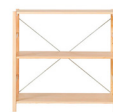

Wide

Small
W33.9" x D15.6" x H32.7"
4550344912102
$150.00