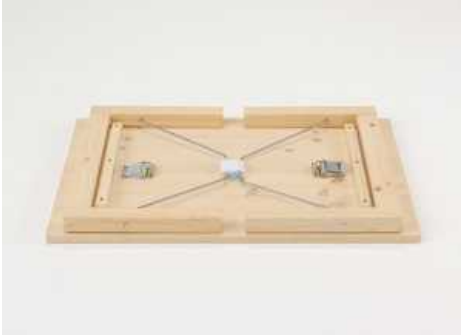

\$69.90

**Polypropylene Stackable Stool**

W17" x D13.3" x H17.7"  
Light Grey / Dark Grey  
4550002850692 / 4550344859957  
\$69.00

**Pine Wood Mirror**

W14.2" x D19.7" x H13.8"  
4550512058502  
\$100.00