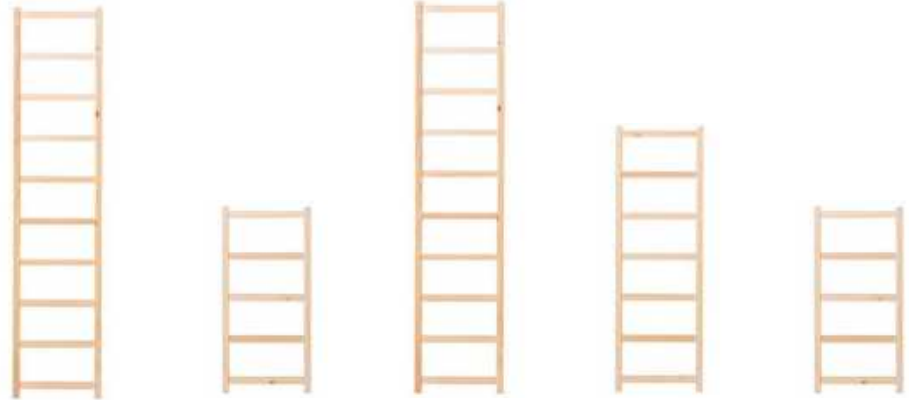

Pine Shelf Units - Additional Parts

Frames

For Wardrobe

For Standard / Wide