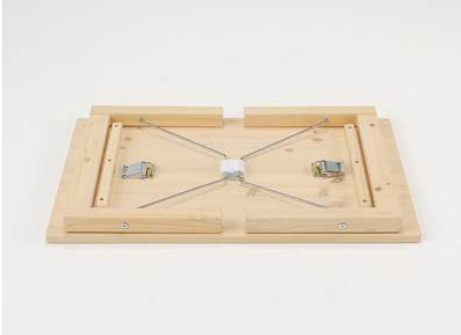

Pine Wood Folding Table (Low)

W13.5" x D19.7" x 13.8"
4548718499434
$90.00