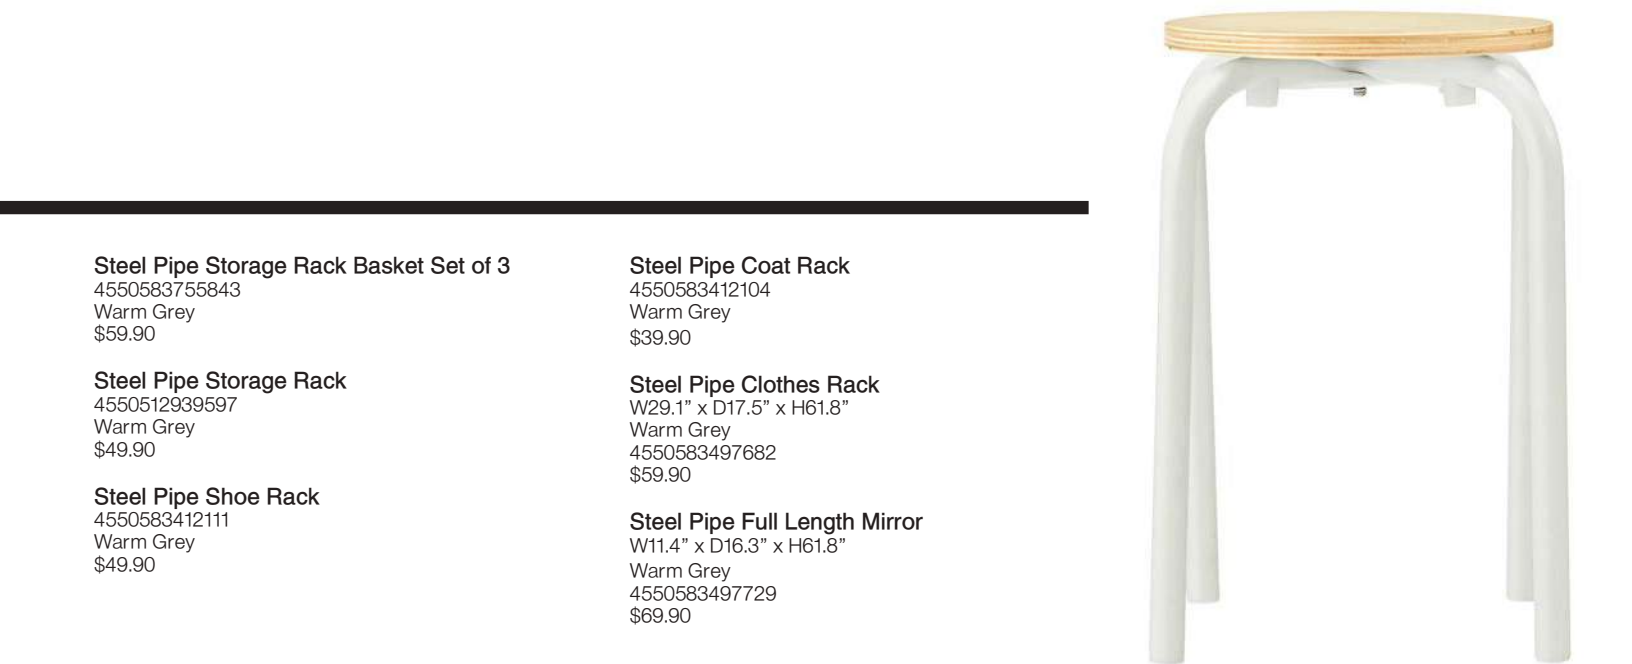

Steel Pipe Storage Rack Basket Set of 3

4550583755843
Warm Grey
$59.90

Steel Pipe Storage Rack

4550512939597
Warm Grey
$49.90

Steel Pipe Shoe Rack

4550583412111
Warm Grey
$49.90

Steel Pipe Coat Rack

4550583412104
Warm Grey
$39.90

Steel Pipe Clothes Rack

W29.1" x D17.5" x H61.8"
Warm Grey
4550583497682
$59.90

Steel Pipe Full Length Mirror

W11.4" x D16.3" x H61.8"
Warm Grey
4550583497729
$69.90