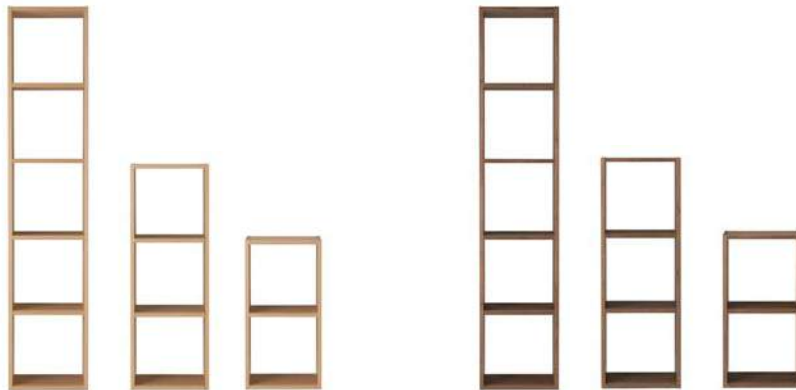

Standard / Oak

Standard / Walnut

Small

W16.5" x D11.3" x H32.1"
4550002850104 (Oak) / 4550002850227 (Walnut)
$200.00