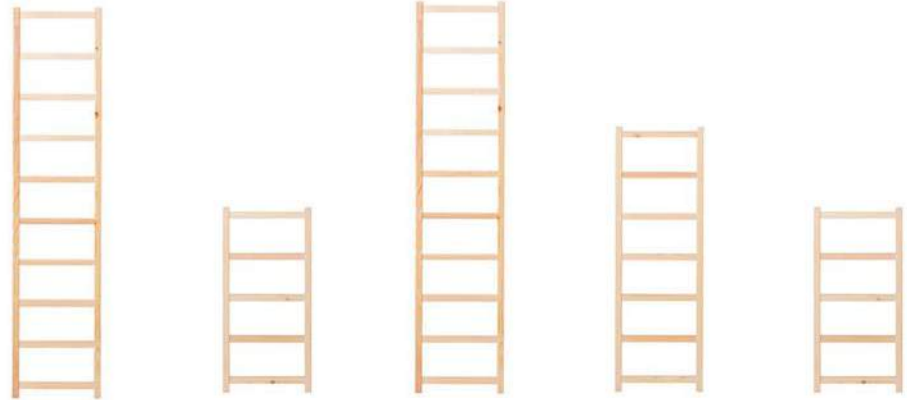

Pine Shelf Units - Additional Parts

Frames

For Wardrobe

For Standard / Wide