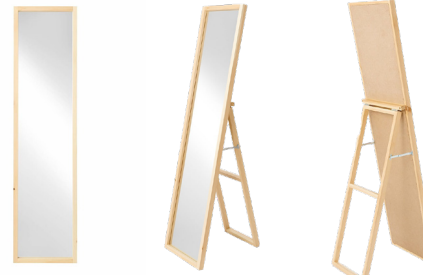

Pine Shelf Units

Additional Parts

Optional pieces that enhance the usage of pine unit shelving. Pieces include additional shelves, side frames, and cross bars.

Additional Shelves

W22.9" x D15.6"
4547315262106
$20.00

W33.9" x D15.6"
4547315262113
$30.00

W22.9" x D19.9"
4547315262120
$20.00

W33.9" x D19.9"
4547315262137
$30.00

Additional Frames

Small
W15.6" x 32.7"
4550344912164
$30.00

Medium
W15.6" x 47.3"
4550344912188
$40.00

Large
W15.6" x 69.1"
4550344912171
$50.00

Large / Wardrobe
W19.6" x 69.1"
4550344912157
$60.00

Additional Cross Bars

Standard	W22.9" 4547315262151 $10.00
Wide	W33.9" 4547315262144 $15.00

Additional Hanging Rails

Standard	W21.9" x D1.2" x H3.4" 4549738749790 $25.00
Wide	W32.9" x D1.2" x H3.4" 4549738749783 $30.00

Pine Mirror

W14.2" x D19.7" x H56.3"
4550512058502
$100.00